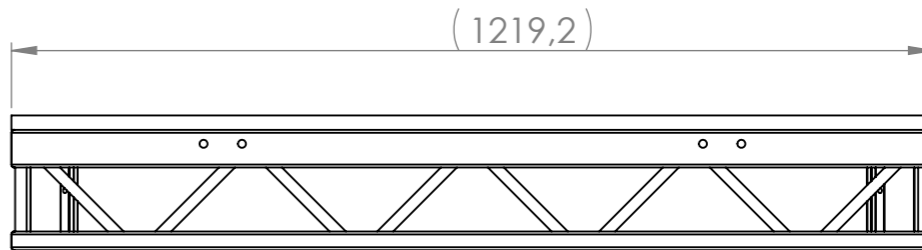

5

PART NUMBER	PART NAME	QTY
1	4ft - SIDE	4
2	LEG RECEIVER	4
3	LEG TIGHTENING BOLT	4
4	BRACE 50 x 25 x 3	1
5	BRACE 25 x 25 x 3	2
6	PLYWOOD - 4ft x 4ft	1

GT Tour Deck 4 x 4ft Stage Platform

SCALE - 1:10 WEIGHT: 27.5KG