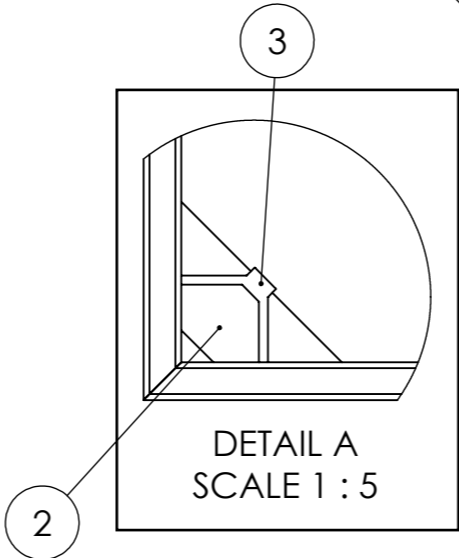

5

PART NUMBER	PART NAME	QTY
1	4ft - SIDE	4
2	LEG RECEIVER	4
3	LEG TIGHTENING BOLT	4
4	BRACE 50 x 25 x 3	1
5	BRACE 25 x 25 x 3	2
6	PLYWOOD - 4ft x 4ft	1

GT Tour Deck 4 x 4ft Stage Platform

SCALE - 1:10 WEIGHT: 27.5KG