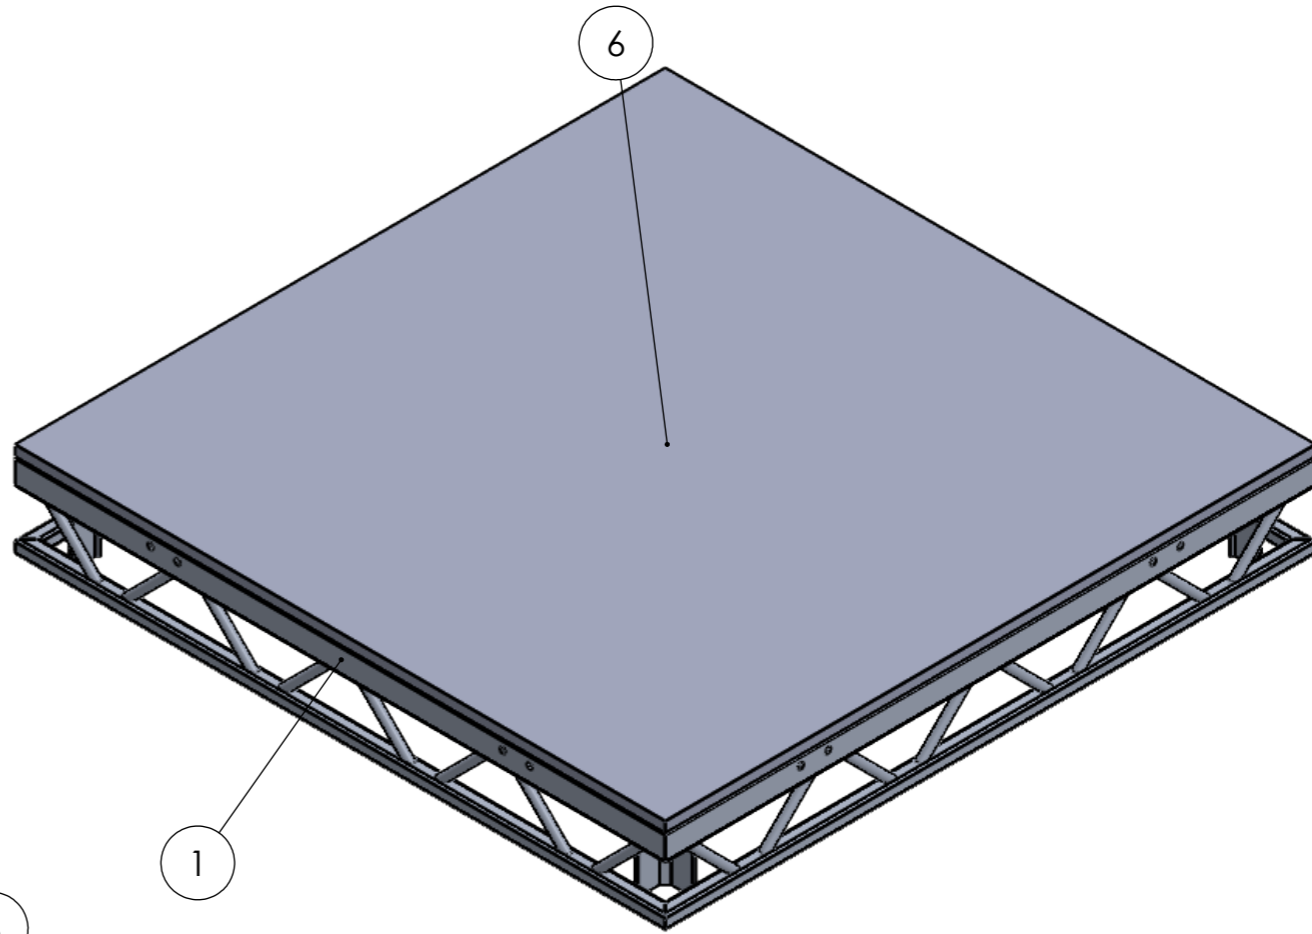

5

PART NUMBER	PART NAME	QTY
1	4ft - SIDE	4
2	LEG RECEIVER	4
3	LEG TIGHTENING BOLT	4
4	BRACE 50 x 25 x 3	1
5	BRACE 25 x 25 x 3	2
6	PLYWOOD - 4ft x 4ft	1

GT Tour Deck 4 x 4ft Stage Platform

SCALE - 1:10 WEIGHT: 27.5KG