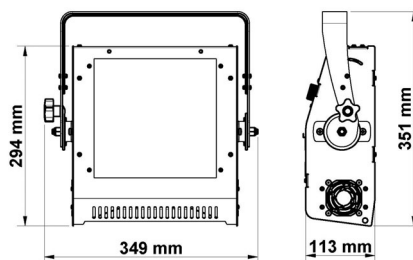

Operational specifications

Working position	any, stand-alone or hung, any tilting
Positional adjustment	tilt lock on one side
DMX channels / connection	6 or 7 ch / XLR5 connectors, IN/OUT
Colours	RGBW
Dimming	From rear panel encoder or remote, 8 or 16 bits via DMX signal
LED temperature	Built-in sensor for real time monitoring
Ambient temperature	35°C max.
Fan speed control	3 modes available: Silent/Auto/Constant
Fade curves	2 curves (linear, square)
LED Frequency	16KHz – Flicker free
LCD display	Set-up, dmx, monitor, diagnostics
RDM	Integrated
Software upload	Remote, via DMX 512 cables

Accessories

Spare clear safety glass	20101460
Remoto, gateway for software upload	20702072
Hook clamp	20100900
Safety bond	20101300

Photometric data – measured at ½ peak angle

Horizontal (H)	0.8	1.7	2.5	3.4	4.2	5.0	m
Vertical (V)	1.3	2.5	3.8	5.0	6.3	7.5	m
R	700	175	78	44	28	20	lux
G	1880	470	209	117	75	52	lux
B	80	20	9	5	3.2	2.2	lux
W	2200	550	244	138	88	61	lux
FULL	4480	1120	490	280	179	124	lux
Distance(D)	0.5	1	1.5	2	2.5	3	m

LUCI DELLA RIBALTA PROFESSIONAL LIGHTING PRODUCTS

SAMBA A100 CM

120W LED RGBW

asymmetric floodlight

part number: ☐ 01106250 ☐ 01106251 ☐ 01106252

120 watt LED RGBW asymmetrical floodlight ideal for cyclorama-type lighting in all applications.

SAMBA is an elegant, compact, light-weight fixture which can be installed in any position, either stand-alone or hung from a truss even on very small stages or locations with reduced space.

Utilizing a multi functional display or DMX / RDM interface for ease of operation, it provides a high precision multicurve dimming system along with pure colour mixing throughout all fields of colours.

The Samba is energy efficient, reliable, and built to last and is also available in 3200K and 5600K white LED

Luci della Ribalta srl
Via Berna 14
46042 Castel Goffredo (MN), Italy
tel: +39 0376 771777
fax: +39 0376 772140
www.ldr.it info@ldr.it

issue: ap ©2018 LDR reserves the right to alter the specification without prior notice.