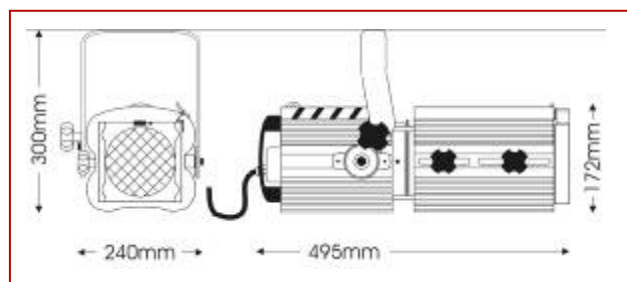

Operational specifications

Focus adjustment	slide zoom controls (dia and softness) at side
Working position	max. tilting ±70° from horizontal
Beam Shaping	4 shutters, supplied + iris, accessory
Positional adjustment	single rim-clamp tilt lock

Lamp types

300W 230V	M38 2950K 2000 hrs
500W 230V	T18 3000K 360 hrs / T25 3000K 360 hrs / M40 2950K 2.000 hrs
650W 230V	T26 3050K 600 hrs / T27 3050K 600 hrs
300W 120V	CP81 FKW 3200K 50 hrs
650W 120V	CP89 FKR 3200K 200 hrs

LDR recommends Philips lamps

Accessories

Spare metal colour frame	■ 20100102 □ 20100102B ■ 20100102C
Spare safety guard	■ 20100202 □ 20100202B ■ 20100202C
Iris diaphragm	20100707
Gobo holder, M/D size	20100801
Hook clamp	20100900
Safety bond	20101300
Colour scroller Xpress 13	20106013 with mounting plate 20600002

Photometric data

Narrow focus		T27									
Beam dia.	2.5	2.8	3.2	3.5	3.9	4.2	4.6	4.9	5.3	m	
lux	1005	770	608	493	407	342	291	251	219		
Distance	7	8	9	10	11	12	13	14	15	m	

Wide focus											
Beam dia.	1.5	2.2	2.9	3.6	4.4	5.1	5.8	6.6	7.3	m	
lux	9125	4056	2281	1460	1014	745	570	451	365		
Distance	2	3	4	5	6	7	8	9	10	m	

LUCI DELLA RIBALTA PROFESSIONAL LIGHTING PRODUCTS

suono® 20/40 plus

300W - 650W
profile spotlight

part number : ■ 10604030 □ 10604031 ■ 10604032

This versatile 500W/650W profile spotlight, designed for shorter throws, has a double condenser zoom focus optical system to provide crisp projection of gobos and a brilliant flat beam of between 20° and 40°.

Features include a rotating gate, insulated rear handle, hinged lamp tray and double microswitch interlock for safe lamp replacement.

A colour frame, safety guard, 4 beam shutters and 1.5m mains cable are all included as standard.

Luci della Ribalta srl
Via Berna 14
46042 Castel Goffredo (MN), Italy
tel: +39 0376 771777
fax: +39 0376 772140
www.ldr.it info@ldr.it

Issue: ap ©2014. LDR reserves the right to alter the specification without prior notice.