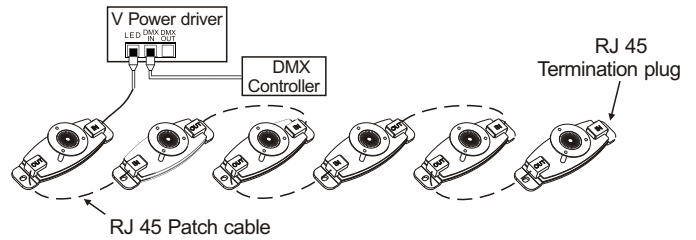

- Number of LEDs: 1 x Tri-color
- LED Emitter: 3W
- LED Life Expectancy: 50,000hrs
- Beam Angle: 25°, 40°, 120°
- Available LED Colors: RGB (3 in 1)
- Compatible Power Supply: V Power Series
- Power/Data Cable: 1.5m, 24AWG x 4P Cat.5e Cable
- Weight: 0.2 kg
- Size: 136 x 45 x 30 mm

8A

5A

1. Attention:

- Do not install the fixture near high inflammable liquids or materials.
- Do not allow anything to rest on the fixture.
- Do not install the fixture near the naked flames.
- Do not use the unit near high humidity or water or expose to the rain.
- Do not install the fixture in dirty, dusty location.
- Do not looking directly into the LED light beam at close range.
- Operate only in places where the sufficient air flow is present.

2. Technical specifications:

VN-1TC:

Max. Input Current: 350 mA
 Input Voltage: DC 48V
 Power Consumption: 3.3W

2A

For the number of V Net that can be linked together, please follow the maximum power output limit of each zone of the V Power.

9A

VN-4:

Max. Input Current: 350 mA
 Input Voltage: DC 48V
 Power Consumption: 4.5W
 Number of LEDs: 1R, 1G, 1B, 1W or 4CW or 4WW
 LED Emitter: 1W
 LED Life Expectancy: 50,000hrs
 Beam Angle: 15°, 25°, 120°
 Available LED Colors: RGBW, CW, WW
 Compatible Power Supply: V Power Series
 Power/Data Cable: 1.5m, 24AWG x 4P Cat.5e Cable
 Weight: 0.2 kg
 Size: 136 x 45 x 21 mm