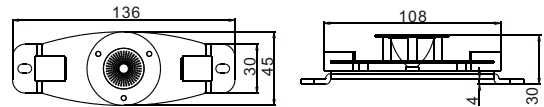

- V Net set includes:
- 6pcs x V Net
 - 1pc x 150 cm RJ 45 Patch cable
 - 5pcs x 15 cm RJ 45 Patch cable
 - 1pc x RJ 45 Terminator

12A

1A

4. Installation

The V Net unit should be connected to the V Power driver. See V Power 60 (or V Power 120, V Power 240, V Power 600) user manual for full details of mains power requirement, built-in programs and DMX operation. Connect the end of the V Net's cable directly to the driver or use suitable connector if the cable has to be extended.

- Number of LEDs: 1 x Tri-color
- LED Emitter: 3W
- LED Life Expectancy: 50,000hrs
- Beam Angle: 25°, 40°, 120°
- Available LED Colors: RGB (3 in 1)
- Compatible Power Supply: V Power Series
- Power/Data Cable: 1.5m, 24AWG x 4P Cat.5e Cable
- Weight: 0.2 kg
- Size: 136 x 45 x 30 mm